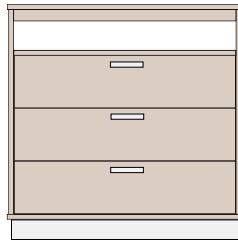

MARINE COLLECTION

LANG HOSPITALITY

- A MARINE Night Stand - 1 Drawer  
ITEM# QIMAR-149 DIMENSIONS 24"W x 16"D x 24"H
- B MARINE (24" W) Wall Guard 48"  
ITEM# QIMAR-184 DIMENSIONS 24"W x 1"D x 48"H
- C MARINE Queen Panel Headboard 48"  
ITEM# QIMAR-198 DIMENSIONS 62"W x 1"D x 48"H
- D MARINE Desk (4 Legs)  
ITEM# QIMAR-150 DIMENSIONS 42"W x 24"D x 30"H
- E MARINE Micro Fridge with Door  
ITEM# QIMAR-119 DIMENSIONS 48"W x 22"D x 43"H
- F MARINE Micro Fridge  
ITEM# QIMAR-120 DIMENSIONS 48"W x 22"D x 43"H
- G MARINE Desk (4 Legs)  
ITEM# QIMAR-151 DIMENSIONS 48"W x 26"D x 30"H

**MARINE 36" Panel Headboard**

FULL QIMAR-193 56"W x 1"D x 36"H  
 QUEEN QIMAR-195 62"W x 1"D x 36"H  
 KING QIMAR-194 78"W x 1"D x 36"H

**MARINE 48" Wall Guard (18" & 24" W)**

QIMAR-179 18"W x 1"D x 48"H  
 QIMAR-184 24"W x 1"D x 48"H

**MARINE 42" Wall Guard (18" & 24" W)**

QIMAR-177 18"W x 1"D x 42"H  
 QIMAR-180 24"W x 1"D x 42"H

**MARINE 36" Wall Guard (18" & 24" W)**

QIMAR-178 18"W x 1"D x 36"H  
 QIMAR-182 24"W x 1"D x 36"H

**MARINE Micro Fridge Combo Unit with Door**

QIMAR-119 48"W x 22"D x 43"H

**MARINE Micro Fridge Combo Unit**

QIMAR-120 48"W x 22"D x 43"H

**MARINE 3-Drawer Chest with Shelf**

QIMAR-116 36"W x 22"D x 36"H

**MARINE 3-Drawer Chest**

QIMAR-115 30"W x 22"D x 30"H