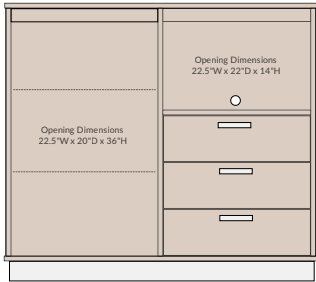

MARINE COLLECTION

LANG HOSPITALITY

- A MARINE Night Stand - 1 Drawer  
ITEM# QIMAR-149 DIMENSIONS 24"W x 16"D x 24"H
- B MARINE (24" W) Wall Guard 48"  
ITEM# QIMAR-184 DIMENSIONS 24"W x 1"D x 48"H
- C MARINE Queen Panel Headboard 48"  
ITEM# QIMAR-198 DIMENSIONS 62"W x 1"D x 48"H
- D MARINE Desk (4 Legs)  
ITEM# QIMAR-150 DIMENSIONS 42"W x 24"D x 30"H
- E MARINE Micro Fridge with Door  
ITEM# QIMAR-119 DIMENSIONS 48"W x 22"D x 43"H
- F MARINE Micro Fridge  
ITEM# QIMAR-120 DIMENSIONS 48"W x 22"D x 43"H
- G MARINE Desk (4 Legs)  
ITEM# QIMAR-151 DIMENSIONS 48"W x 26"D x 30"H

**MARINE 36" Panel Headboard**

FULL QIMAR-193 56"W x 1"D x 36"H  
 QUEEN QIMAR-195 62"W x 1"D x 36"H  
 KING QIMAR-194 78"W x 1"D x 36"H

**MARINE 48" Wall Guard (18" & 24" W)**

QIMAR-179 18"W x 1"D x 48"H  
 QIMAR-184 24"W x 1"D x 48"H

**MARINE 42" Wall Guard (18" & 24" W)**

QIMAR-177 18"W x 1"D x 42"H  
 QIMAR-180 24"W x 1"D x 42"H

**MARINE 36" Wall Guard (18" & 24" W)**

QIMAR-178 18"W x 1"D x 36"H  
 QIMAR-182 24"W x 1"D x 36"H

**MARINE Micro Fridge Combo Unit with Door**

QIMAR-119 48"W x 22"D x 43"H

**MARINE Micro Fridge Combo Unit**

QIMAR-120 48"W x 22"D x 43"H

**MARINE 3-Drawer Chest with Shelf**

QIMAR-116 36"W x 22"D x 36"H

**MARINE 3-Drawer Chest**

QIMAR-115 30"W x 22"D x 30"H