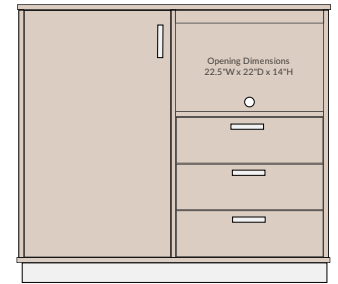

MARINE COLLECTION

LANG HOSPITALITY

- A MARINE Night Stand - 1 Drawer  
ITEM# QIMAR-149 DIMENSIONS 24"W x 16"D x 24"H
- B MARINE (24" W) Wall Guard 48"  
ITEM# QIMAR-184 DIMENSIONS 24"W x 1"D x 48"H
- C MARINE Queen Panel Headboard 48"  
ITEM# QIMAR-198 DIMENSIONS 62"W x 1"D x 48"H
- D MARINE Desk (4 Legs)  
ITEM# QIMAR-150 DIMENSIONS 42"W x 24"D x 30"H
- E MARINE Micro Fridge with Door  
ITEM# QIMAR-119 DIMENSIONS 48"W x 22"D x 43"H
- F MARINE Micro Fridge  
ITEM# QIMAR-120 DIMENSIONS 48"W x 22"D x 43"H
- G MARINE Desk (4 Legs)  
ITEM# QIMAR-151 DIMENSIONS 48"W x 26"D x 30"H

# MARINE COLLECTION

**MARINE 48" Panel Headboard**

FULL QIMAR-196 56"W x 1"D x 48"H  
 QUEEN QIMAR-198 62"W x 1"D x 48"H  
 KING QIMAR-197 78"W x 1"D x 48"H

**MARINE 42" Panel Headboard**

FULL QIMAR-190 56"W x 1"D x 42"H  
 QUEEN QIMAR-192 62"W x 1"D x 42"H  
 KING QIMAR-191 78"W x 1"D x 42"H

**MARINE 36" Panel Headboard**

FULL QIMAR-193 56"W x 1"D x 36"H  
 QUEEN QIMAR-195 62"W x 1"D x 36"H  
 KING QIMAR-194 78"W x 1"D x 36"H

**MARINE 48" Wall Guard (18" & 24" W)**

QIMAR-179 18"W x 1"D x 48"H  
 QIMAR-184 24"W x 1"D x 48"H

**MARINE 42" Wall Guard (18" & 24" W)**

QIMAR-177 18"W x 1"D x 42"H  
 QIMAR-180 24"W x 1"D x 42"H

**MARINE 36" Wall Guard (18" & 24" W)**

QIMAR-178 18"W x 1"D x 36"H  
 QIMAR-182 24"W x 1"D x 36"H

**MARINE Micro Fridge Combo Unit with Door**