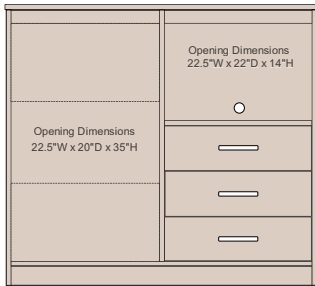

EARTH Micro Fridge Unit

QIEAR-120 48'W x 22'D x 43'H