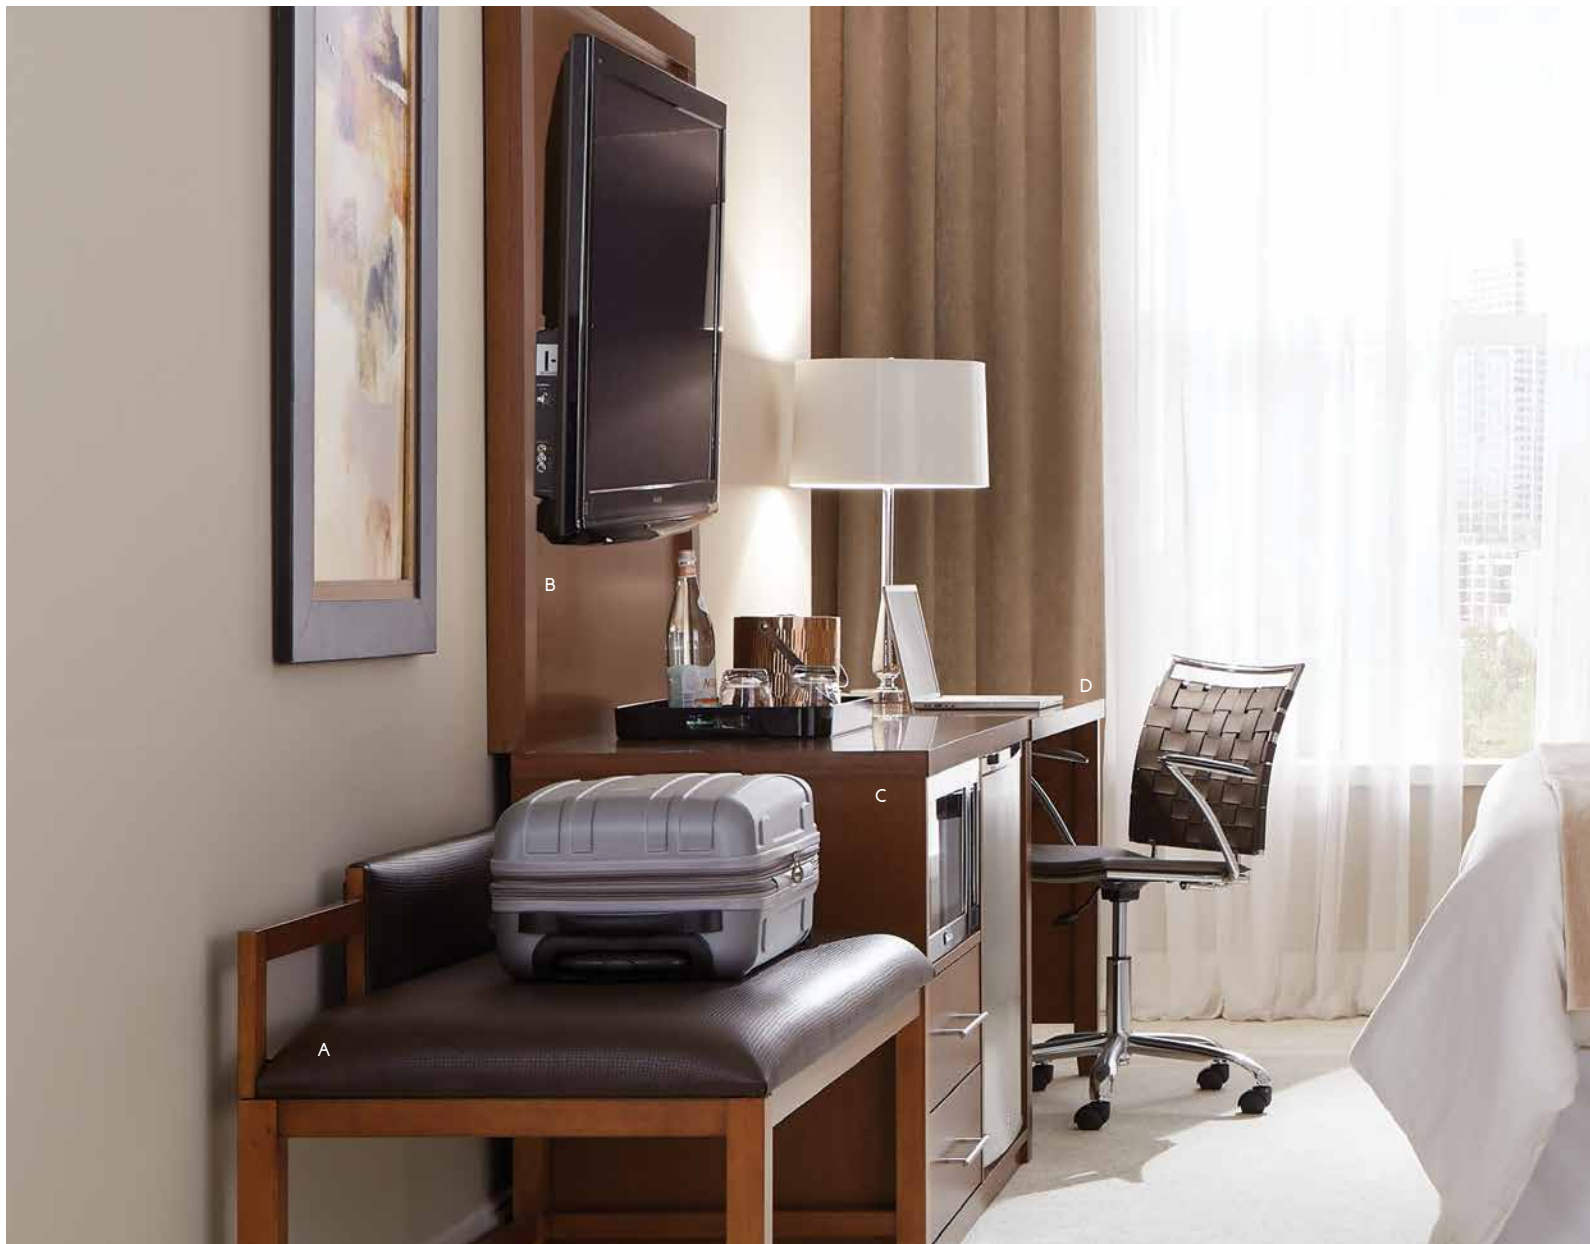

TRULY YOURS COLLECTION

LANG HOSPITALITY

- A TRULY YOURS Luggage Bench
ITEM# TRY-219 DIMENSIONS 48"W x 24"D x 32"H
- B TRULY YOURS Media Panel 48"
ITEM# TRY-208 DIMENSIONS 48"W x 2"D x 48"H
- C TRULY YOURS Micro Fridge Unit
ITEM# TRY-218-L DIMENSIONS 48"W x 24"D x 31"H
- D TRULY YOURS Desk (4 Legs)
ITEM# TRY-150 DIMENSIONS 50"W x 24"D x 31"H
- E TRULY YOURS Queen Headboard 48"
ITEM# TRY-298 DIMENSIONS 62"W x 2"D x 48"H
- F TRULY YOURS Side Panel Wall Guard
ITEM# TRY-284-S DIMENSIONS 21"W x 2"D x 48"H
- G TRULY YOURS Nightstand
ITEM# TRY- 232 DIMENSIONS 22"W x 18"D x 26"H

COLOR TOFFEE (45) | ESPRESSO (32)

TRULY YOURS COLLECTION

TRULY YOURS Headboard (48" H) (Inn)
KING TRY-297-K 78"W x 2"D x 48"H

TRULY YOURS Headboard (48" H) (Suites)
KING TRY-297.S-K 78"W x 4"D x 48"H

TRULY YOURS Headboard (48" H) (Inn)
QUEEN TRY-298-Q 62"W x 2"D x 48"H

TRULY YOURS Headboard (48" H) (Suites)
QUEEN TRY-298.S-Q 62"W x 4"D x 48"H

TRULY YOURS Headboard (48" H) (Inn)
FULL TRY-296-F 56"W x 2"D x 48"H

TRULY YOURS Headboard (48" H) (Suites)
FULL TRY-296.S-F 56"W x 4"D x 48"H