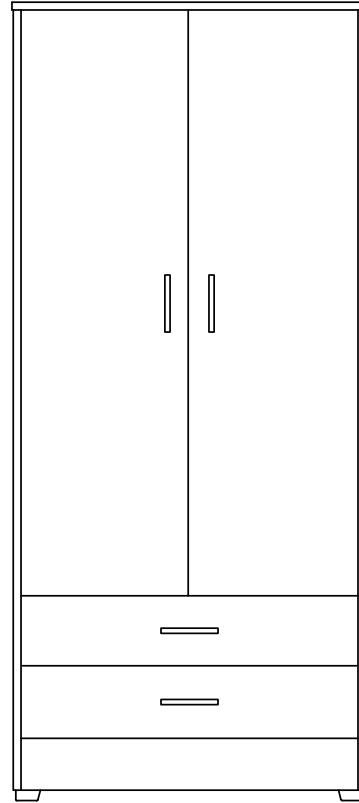

ST. CROIX COLLECTION

LANG FURNITURE

- A ST. CROIX 3 Drawer Nightstand - with Lock Installed
ITEM# STC-545 DIMENSIONS 24"W x 16"D x 28"H
- B ST. CROIX Twin Panel Headboard (shown) - Frame Mounted
ITEM# STC-590 DIMENSIONS 42"W x 2"D x 47"H
- ST. CROIX Full Panel Headboard - Frame Mounted
ITEM# STC-591 DIMENSIONS 56"W x 2"D x 47"H
- C ST. CROIX 2 Door 2 Drawer Wardrobe
ITEM# STC-540 DIMENSIONS 34"W x 22"D x 73"H
- D ST. CROIX 4 Drawer Chest
ITEM# STC-550 DIMENSIONS 32"W x 16"D x 38"H

FINISH (SHOWN IN) WALNUT (48)
ALSO AVAILABLE IN ALL LANG LAMINATE FINISHES (WWW.LANGFURNITURE.NET)

ST. CROIX COLLECTION

St. Croix Twin Panel Headboard

STC - 590 42"W x 2"D x 47"H

St. Croix Full Panel Headboard

STC - 591 56"W x 2"D x 47"H

St. Croix 2 Door 2 Drawer Wardrobe

STC - 540 34"W x 22"D x 73"H

St. Croix 4 Drawer Chest

STC - 550 32"W x 16"D x 38"H

**St. Croix 3 Drawer Nightstand
(With Lock)**

STC - 545 24"W x 16"D x 28"H