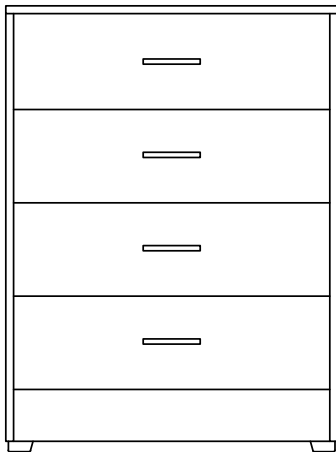

ST. CROIX COLLECTION

LANG FURNITURE

- A ST. CROIX 3 Drawer Nightstand - with Lock Installed
ITEM# STC-545 DIMENSIONS 24"W x 16"D x 28"H
- B ST. CROIX Twin Panel Headboard (shown) - Frame Mounted
ITEM# STC-590 DIMENSIONS 42"W x 2"D x 47"H
- ST. CROIX Full Panel Headboard - Frame Mounted
ITEM# STC-591 DIMENSIONS 56"W x 2"D x 47"H
- C ST. CROIX 2 Door 2 Drawer Wardrobe
ITEM# STC-540 DIMENSIONS 34"W x 22"D x 73"H
- D ST. CROIX 4 Drawer Chest
ITEM# STC-550 DIMENSIONS 32"W x 16"D x 38"H

FINISH (SHOWN IN) WALNUT (48)
ALSO AVAILABLE IN ALL LANG LAMINATE FINISHES (WWW.LANGFURNITURE.NET)

ST. CROIX COLLECTION

St. Croix Twin Panel Headboard

STC - 590 42"W x 2"D x 47"H

St. Croix Full Panel Headboard

STC - 591 56"W x 2"D x 47"H

St. Croix 2 Door 2 Drawer Wardrobe

STC - 540 34"W x 22"D x 73"H

St. Croix 4 Drawer Chest

STC - 550 32"W x 16"D x 38"H

**St. Croix 3 Drawer Nightstand
(With Lock)**

STC - 545 24"W x 16"D x 28"H